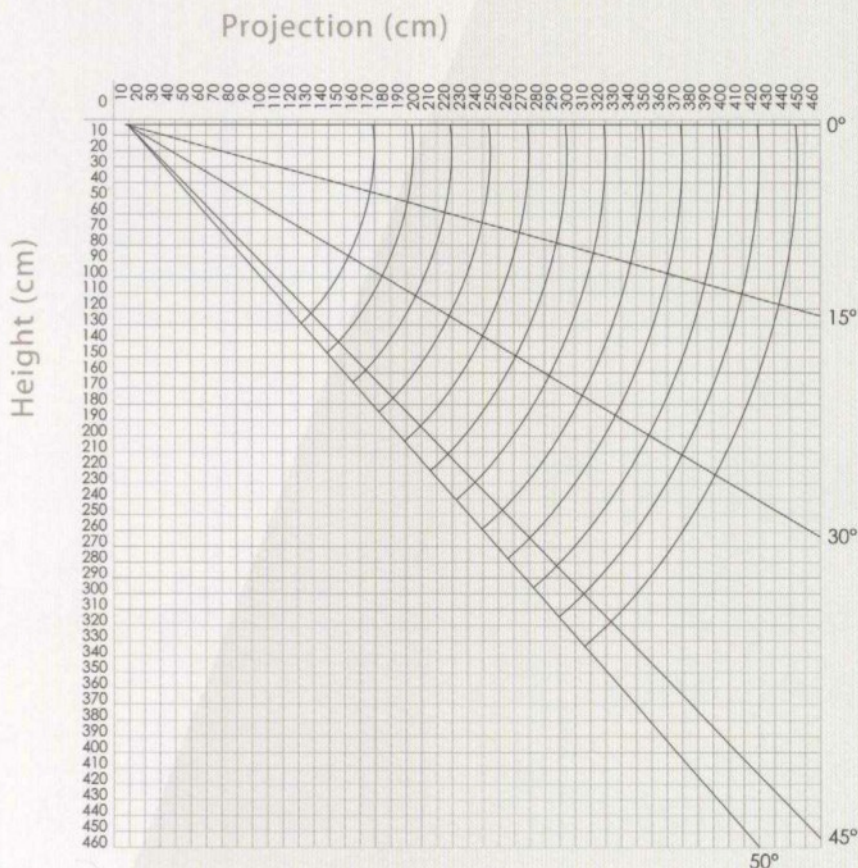

Wind resistance (at maximum dimensions)

Class tested by TÜV according to EN 13561:2004	1
Nominal test pressure p (N/m ²)	40

Overall dimensions and weight (1 pair of arms)

Width (cm)	600
Projection (awning open) (cm)	435
Approx. weight (kg)	80-90

PROJECTION	MIN WIDTH
160	205
210	255
260	305
310	355
360	405
415	455
435	480

■ With giant arms

Covering

Wall installation