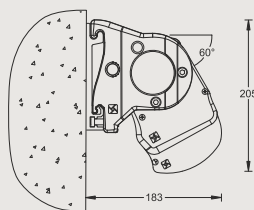

Central Baselite Folding arm awning with cassette.

Wind resistance (at maximum dimensions)

Class according to EN 13561:2004 2 (cm 400 x 260)
Nominal test pressure p (N/m²) 70

Overall dimensions and weight (1 pair of arms)

Width (cm) 400
Projection (awning open) (cm) 260
Approx. weight (kg) 55 - 60

PROJECT ION	MIN WIDTH
160	185
210	235

Wall installation