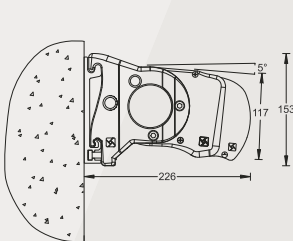

Central Baselite Folding arm awning with cassette.

Wind resistance (at maximum dimensions)

Class according to EN 13561:2004 2 (cm 400 x 260)
Nominal test pressure p (N/m²) 70

Overall dimensions and weight (1 pair of arms)

Width (cm) 400
Projection (awning open) (cm) 260
Approx. weight (kg) 55 - 60

PROJECT ION	MIN WIDTH
160	185
210	235

Wall installation