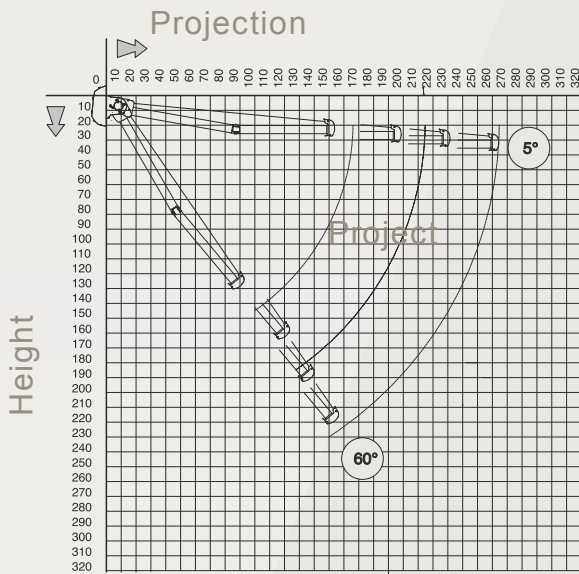

Central Baselite Folding arm awning with cassette.

Wind resistance (at maximum dimensions)

Class according to EN 13561:2004 2 (cm 400 x 260)
Nominal test pressure p (N/m²) 70

Overall dimensions and weight (1 pair of arms)

Width (cm) 400
Projection (awning open) (cm) 260
Approx. weight (kg) 55 - 60

PROJECT ION	MIN WIDTH
160	185
210	235

Wall installation