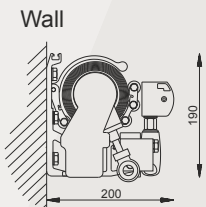

Central Arezzo Folding arm awning

Central Arezzo 2020 is a compact folding arm awning on 40 x 40mm zined and lacquered square bar, stainless chain arms with extruded aluminium arm bracket. All the aluminium profiles are powder coated in white (RAL 9010). The maximum recommended dimensions are 7m width and 4.1m projection. (As a single unit.)

The awning is modular and it can reach larger dimensions by adding more profiles. For ease of operation we Strongly recommend that awnings of 6m and over be motorised.

Wind resistance (at maximum dimensions)

Class tested by TÜV according to EN 13561:2004 2 (cm 600 x 310)	1 (cm 600 x 410)
Nominal test pressure p (N/m²)	70
	40

Overall dimensions and weight (1 pair of arms)

Width (cm)	600
Projection (awning open) (cm)	410

PROJECT ION	MIN WIDTH
160	203
210	253
260	303
310	353
360	403

Wall installation