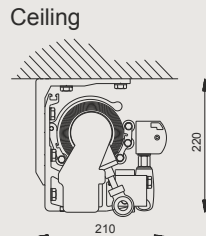

Central Arezzo Folding arm awning

Central Arezzo 2020 is a compact folding arm awning on 40 x 40mm zined and lacquered square bar, stainless chain arms with extruded aluminium arm bracket. All the aluminium profiles are powder coated in white (RAL 9010). The maximum recommended dimensions are 7m width and 4.1m projection. (As a single unit.)

The awning is modular and it can reach larger dimensions by adding more profiles. For ease of operation we Strongly recommend that awnings of 6m and over be motorised.

Wind resistance (at maximum dimensions)

Class tested by TÜV according to EN 13561:2004 2 (cm 600 x 310)	1 (cm 600 x 410)
Nominal test pressure p (N/m²)	70
	40

Overall dimensions and weight (1 pair of arms)

Width (cm)	600
Projection (awning open) (cm)	410

PROJECT ION	MIN WIDTH
160	203
210	253
260	303
310	353
360	403

Wall installation