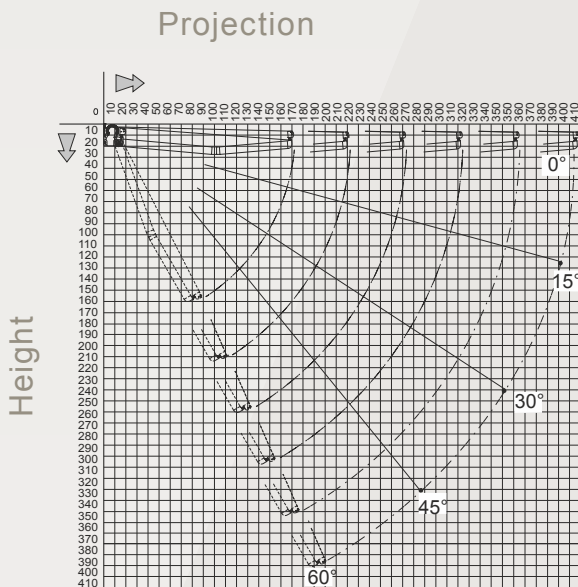

Central Arezzo Folding arm awning

Central Arezzo 2020 is a compact folding arm awning on 40 x 40mm zined and lacquered square bar, stainless chain arms with extruded aluminium arm bracket. All the aluminium profiles are powder coated in white (RAL 9010). The maximum recommended dimensions are 7m width and 4.1m projection. (As a single unit.)

The awning is modular and it can reach larger dimensions by adding more profiles. For ease of operation we Strongly recommend that awnings of 6m and over be motorised.

Wind resistance (at maximum dimensions)

Class tested by TÜV according to EN 13561:2004 2 (cm 600 x 310)	1 (cm 600 x 410)
Nominal test pressure p (N/m²)	70
	40

Overall dimensions and weight (1 pair of arms)

Width (cm)	600
Projection (awning open) (cm)	410

PROJECT ION	MIN WIDTH
160	203
210	253
260	303
310	353
360	403

Wall installation